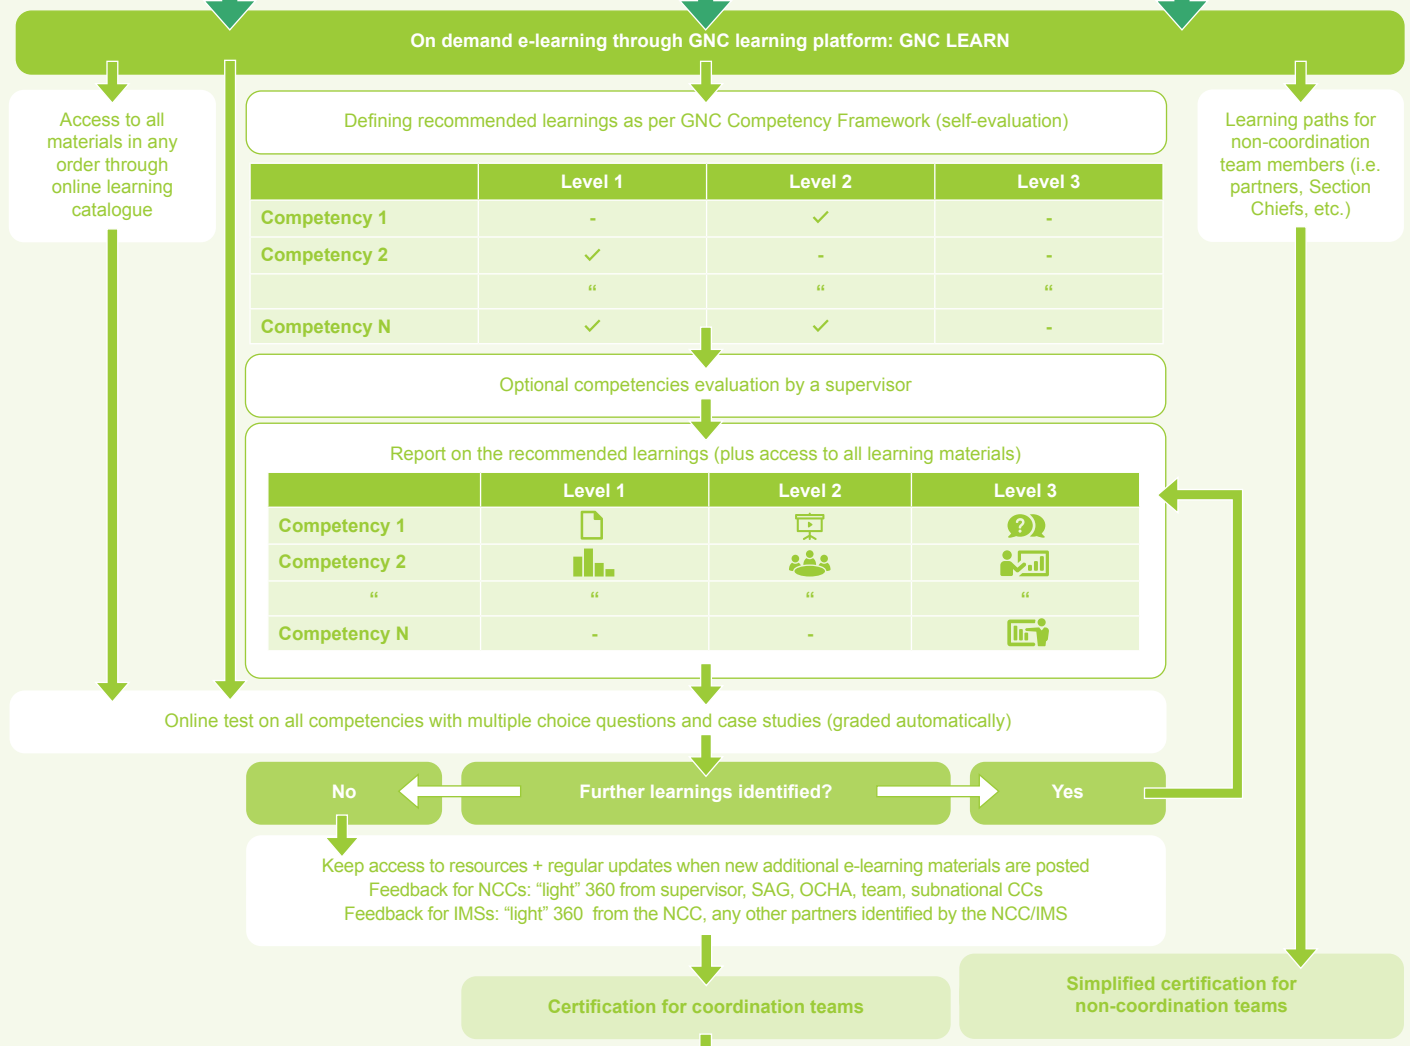

Capacity Development Framework for coordination and information management

Introductory Level (Level 1)

General Level (Level 2)

Advanced Level (Level 3)

Master Level (Level 4)